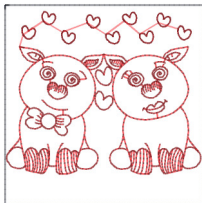

Cute Piggie Love On Valentine-3in.vp3
2.95x2.95 inches; 3,028 stitches
2 thread changes; 2 colors

Cute Piggie Love On Valentine-4in.vp3
3.86x3.86 inches; 3,561 stitches
2 thread changes; 2 colors

Cute Piggie Love On Valentine-5in.vp3
5.04x5.04 inches; 4,166 stitches
2 thread changes; 2 colors

Cute Piggie Love On Valentine-6in.vp3
6.22x6.22 inches; 4,789 stitches
2 thread changes; 2 colors

Cute Piggie Love On Valentine-7in.vp3
6.89x6.89 inches; 5,069 stitches
2 thread changes; 2 colors

Cute Piggie Love On Valentine-8in.vp3
7.68x7.68 inches; 5,395 stitches
2 thread changes; 2 colors