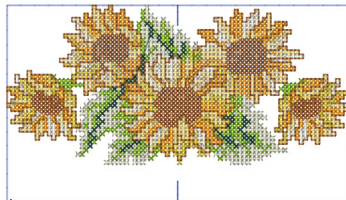

Left Side.vip

5.53x3.77 inches; 11,123 stitches
12 thread changes; 11 colors

Middle.vip

6.61x3.78 inches; 26,645 stitches
12 thread changes; 10 colors

Right Part.vip

5.52x3.78 inches; 11,119 stitches
12 thread changes; 11 colors