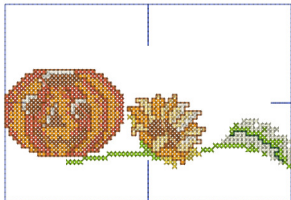

Left Side.vip

5.53x3.77 inches; 11,123 stitches
12 thread changes; 11 colors

Middle.vip

6.61x3.78 inches; 26,645 stitches
12 thread changes; 10 colors

Right Part.vip

5.52x3.78 inches; 11,119 stitches
12 thread changes; 11 colors