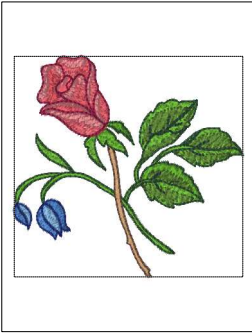

These quality designs are copyright protected by Mar-Lena Embroidery Designs

C:\Users\Magda\OneDrive\Magda\1Marlena final designs\MLE142-Roses for Mother\MLE142-4x4-ART

Page 1 of 1

Printed 4/28/2020

- 1. Green (Mar:1123)
- 2. Army Green (Mar:1294)
- 3. Army Green (Mar:1298)
- 4. Tan (Mar:1141)
- 5. Brown (Mar:1308)
- 6. Green (Mar:1123)
- 7. Army Green (Mar:1298)
- 8. Light Red (Mar:1053)
- 9. Coral Pink (Mar:1234)
- 10. Maroon (Mar:1155)
- 11. Light Blue (Mar:1058)
- 12. Light Royal (Mar:1064)
- 13. Royal Blue (Mar:1066)

Design1-4x4.art

3.55x3.43 inches; 9,117 stitches
13 thread changes; 11 colors