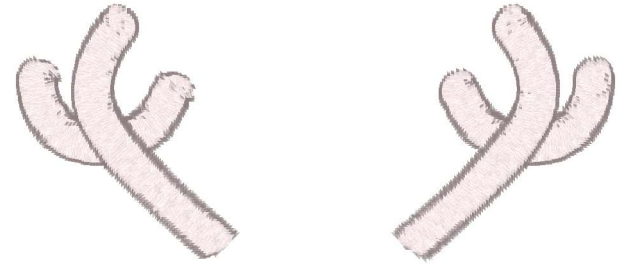

Reindeer Face Mini Emb 2-5.vp3
2.50x1.65 inches; 1,253 stitches
2 thread changes; 2 colors

Reindeer Face Mini Emb 2.vp3
2.00x1.32 inches; 1,018 stitches
2 thread changes; 2 colors

Reindeer Face Mini Emb 3.vp3
3.00x1.98 inches; 1,500 stitches
2 thread changes; 2 colors