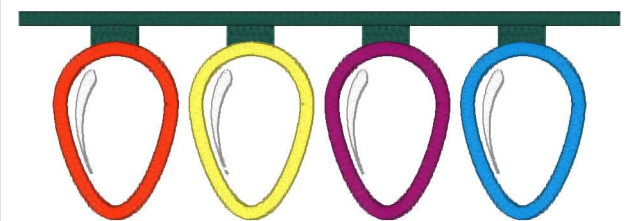

**Xmas Light Border Large App 120.vp3**  
4.72x1.69 inches; 5,034 stitches  
14 thread changes; 14 colors

**Xmas Light Border Large App 145.vp3**  
5.71x2.01 inches; 6,081 stitches  
14 thread changes; 14 colors

**Xmas Light Border Large App 170.vp3**  
6.69x2.32 inches; 7,253 stitches  
14 thread changes; 14 colors

**Xmas Light Border Large App 195.vp3**  
7.68x2.65 inches; 8,329 stitches  
14 thread changes; 14 colors

**Xmas Light Border Large App 95.vp3**  
3.74x1.37 inches; 4,086 stitches  
14 thread changes; 14 colors