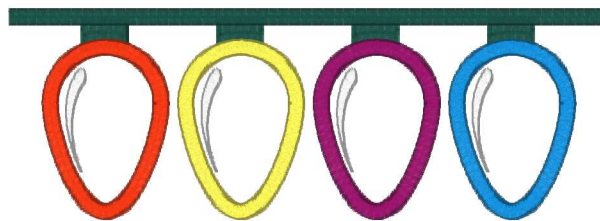

**Xmas Light Border Large App 120.vp3**  
4.72x1.69 inches; 5,034 stitches  
14 thread changes; 14 colors

**Xmas Light Border Large App 145.vp3**  
5.71x2.01 inches; 6,081 stitches  
14 thread changes; 14 colors

**Xmas Light Border Large App 170.vp3**  
6.69x2.32 inches; 7,253 stitches  
14 thread changes; 14 colors

**Xmas Light Border Large App 195.vp3**  
7.68x2.65 inches; 8,329 stitches  
14 thread changes; 14 colors

**Xmas Light Border Large App 95.vp3**  
3.74x1.37 inches; 4,086 stitches  
14 thread changes; 14 colors