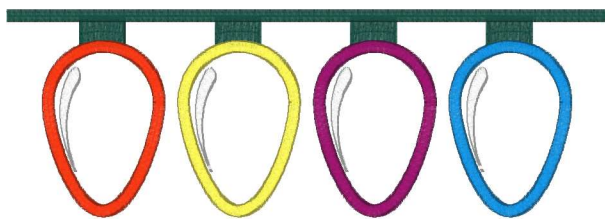

**Xmas Light Border Large App 120.vp3**  
4.72x1.69 inches; 5,034 stitches  
14 thread changes; 14 colors

**Xmas Light Border Large App 145.vp3**  
5.71x2.01 inches; 6,081 stitches  
14 thread changes; 14 colors

**Xmas Light Border Large App 170.vp3**  
6.69x2.32 inches; 7,253 stitches  
14 thread changes; 14 colors

**Xmas Light Border Large App 195.vp3**  
7.68x2.65 inches; 8,329 stitches  
14 thread changes; 14 colors

**Xmas Light Border Large App 95.vp3**  
3.74x1.37 inches; 4,086 stitches  
14 thread changes; 14 colors