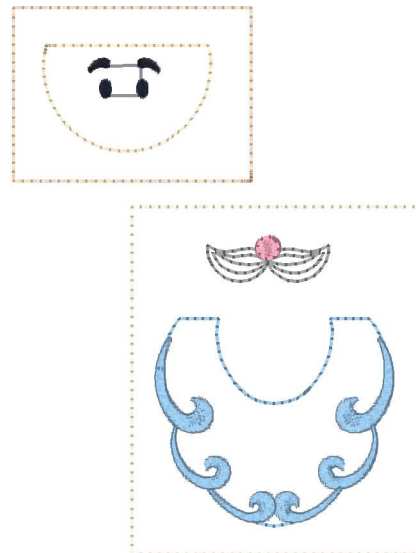

**Bag Design 1.vip**  
5.14x5.97 inches; 1,151 stitches  
10 thread changes; 5 colors

**Bag Design 2.vip**  
3.94x6.46 inches; 1,105 stitches  
8 thread changes; 5 colors

**Felt Elf Face.vip**  
4.97x6.66 inches; 3,613 stitches  
14 thread changes; 11 colors

**Felt Reindeer Face.vip**  
4.49x6.47 inches; 2,697 stitches  
11 thread changes; 9 colors

**Felt Santa Face.vip**  
4.39x5.84 inches; 3,195 stitches  
7 thread changes; 7 colors