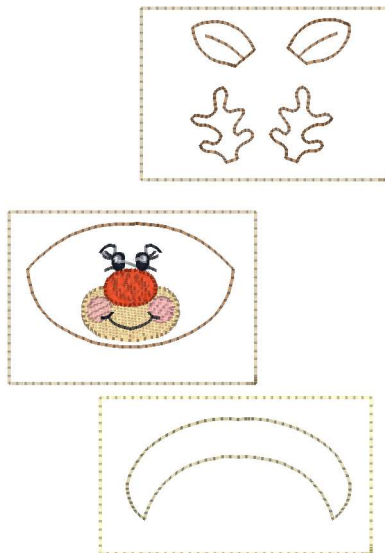

**Bag Design 1.vip**  
5.14x5.97 inches; 1,151 stitches  
10 thread changes; 5 colors

**Bag Design 2.vip**  
3.94x6.46 inches; 1,105 stitches  
8 thread changes; 5 colors

**Felt Elf Face.vip**  
4.97x6.66 inches; 3,613 stitches  
14 thread changes; 11 colors

**Felt Reindeer Face.vip**  
4.49x6.47 inches; 2,697 stitches  
11 thread changes; 9 colors

**Felt Santa Face.vip**  
4.39x5.84 inches; 3,195 stitches  
7 thread changes; 7 colors