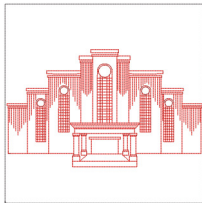

Albuquerque New Mexico Temple - 4in.vip
3.94x3.94 inches; 3,587 stitches
2 thread changes; 2 colors

Albuquerque New Mexico Temple - 5in.vip
5.12x5.12 inches; 4,385 stitches
2 thread changes; 2 colors

Albuquerque New Mexico Temple - 6in.vip
6.30x6.30 inches; 5,107 stitches
2 thread changes; 2 colors

Albuquerque New Mexico Temple - 7in.vip
7.09x7.09 inches; 5,691 stitches
2 thread changes; 2 colors

Albuquerque New Mexico Temple - 8in.vip
7.87x7.87 inches; 6,303 stitches
2 thread changes; 2 colors