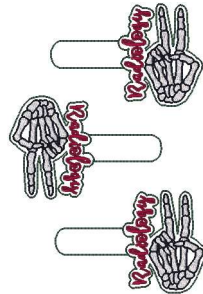

**Radiology Snap Tab.vip**  
3.30x2.22 inches; 6,883 stitches  
5 thread changes; 5 colors

**Radiology Snap Tab-Group 5x7.vip**  
4.29x6.27 inches; 20,642 stitches  
5 thread changes; 5 colors