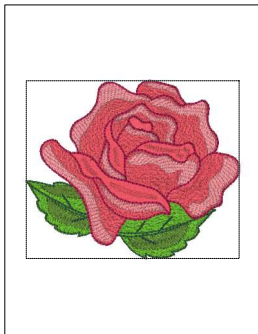

***These quality designs are copyright protected by Mar-Lena Embroidery Designs***

C:\Users\Magda\OneDrive\Magda\1Marlena final designs\MLE142-Roses for Mother\MLE142-5x7-ART

**Page 1 of 1**

Printed 4/27/2020

- 1. Green (Mar:1123)
- 2. Army Green (Mar:1294)
- 3. Army Green (Mar:1298)
- 4. Light Red (Mar:1053)
- 5. Coral Pink (Mar:1234)
- 6. Maroon (Mar:1155)

**Design8-5x7.art**

5.09x4.24 inches; 20,732 stitches  
6 thread changes; 6 colors