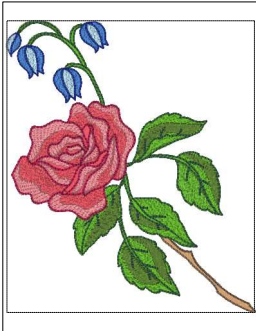

These quality designs are copyright protected by Mar-Lena Embroidery Designs

C:\Users\Magda\OneDrive\Magda\1Marlena final designs\MLE142-Roses for Mother\MLE142-6x10-ART

Page 1 of 1

Printed 4/27/2020

- 1. Tan (Mar:1141)
- 2. Brown (Mar:1310)
- 3. Green (Mar:1123)
- 4. Army Green (Mar:1294)
- 5. Army Green (Mar:1298)
- 6. Light Blue (Mar:1057)
- 7. Light Royal (Mar:1064)
- 8. Royal Blue (Mar:1066)
- 9. Light Red (Mar:1053)
- 10. Coral Pink (Mar:1234)
- 11. Maroon (Mar:1155)

Design4-6x10.art

5.91x6.96 inches; 24,525 stitches

11 thread changes; 11 colors