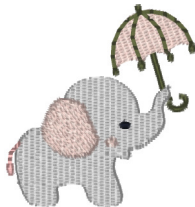

Mini Baby Elephant With Umbrella 1 Inch.vip
1.00x1.06 inches; 1,167 stitches
8 thread changes; 5 colors

Mini Baby Elephant With Umbrella 1.5 Inch.vip
1.50x1.58 inches; 2,008 stitches
8 thread changes; 5 colors

Mini Baby Elephant With Umbrella 2 Inch.vip
2.00x2.12 inches; 3,148 stitches
8 thread changes; 5 colors