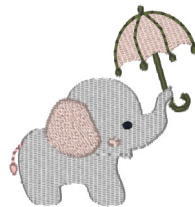

Mini Baby Elephant With Umbrella 1 Inch.vip
1.00x1.06 inches; 1,167 stitches
8 thread changes; 5 colors

Mini Baby Elephant With Umbrella 1.5 Inch.vip
1.50x1.58 inches; 2,008 stitches
8 thread changes; 5 colors

Mini Baby Elephant With Umbrella 2 Inch.vip
2.00x2.12 inches; 3,148 stitches
8 thread changes; 5 colors