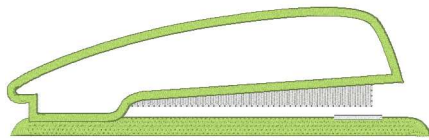

Stapler App 120.vp3
4.72x1.45 inches; 3,983 stitches
5 thread changes; 5 colors

Stapler App 145.vp3
5.71x1.74 inches; 4,945 stitches
5 thread changes; 5 colors

Stapler App 170.vp3
6.69x2.03 inches; 6,134 stitches
5 thread changes; 5 colors

Stapler App 195.vp3
7.68x2.32 inches; 8,210 stitches
5 thread changes; 5 colors

Stapler App 95.vp3
3.74x1.16 inches; 3,008 stitches
5 thread changes; 5 colors