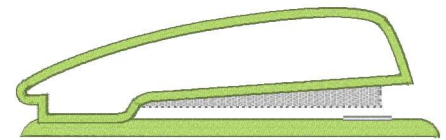

Stapler App 120.vp3
4.72x1.45 inches; 3,983 stitches
5 thread changes; 5 colors

Stapler App 145.vp3
5.71x1.74 inches; 4,945 stitches
5 thread changes; 5 colors

Stapler App 170.vp3
6.69x2.03 inches; 6,134 stitches
5 thread changes; 5 colors

Stapler App 195.vp3
7.68x2.32 inches; 8,210 stitches
5 thread changes; 5 colors

Stapler App 95.vp3
3.74x1.16 inches; 3,008 stitches
5 thread changes; 5 colors