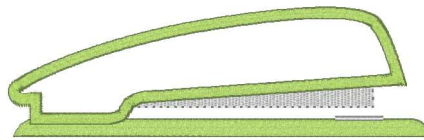

Stapler App 120.vp3
4.72x1.45 inches; 3,983 stitches
5 thread changes; 5 colors

Stapler App 145.vp3
5.71x1.74 inches; 4,945 stitches
5 thread changes; 5 colors

Stapler App 170.vp3
6.69x2.03 inches; 6,134 stitches
5 thread changes; 5 colors

Stapler App 195.vp3
7.68x2.32 inches; 8,210 stitches
5 thread changes; 5 colors

Stapler App 95.vp3
3.74x1.16 inches; 3,008 stitches
5 thread changes; 5 colors