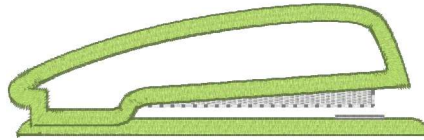

Stapler App 120.vp3
4.72x1.45 inches; 3,983 stitches
5 thread changes; 5 colors

Stapler App 145.vp3
5.71x1.74 inches; 4,945 stitches
5 thread changes; 5 colors

Stapler App 170.vp3
6.69x2.03 inches; 6,134 stitches
5 thread changes; 5 colors

Stapler App 195.vp3
7.68x2.32 inches; 8,210 stitches
5 thread changes; 5 colors

Stapler App 95.vp3
3.74x1.16 inches; 3,008 stitches
5 thread changes; 5 colors