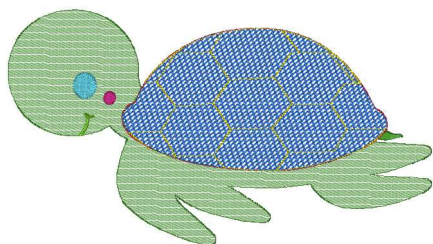

Sea Turtle Motif 5x7_bbe.vp3
6.85x3.79 inches; 9,539 stitches
7 thread changes; 6 colors

Sea Turtle Motif 6x10_bbe.vp3
9.85x5.45 inches; 16,856 stitches
7 thread changes; 7 colors

Sea Turtle Motif 7x11_bbe.vp3
10.85x6.00 inches; 19,764 stitches
7 thread changes; 7 colors

Sea Turtle Motif 8x12_bbe.vp3
11.85x6.56 inches; 22,883 stitches
7 thread changes; 7 colors