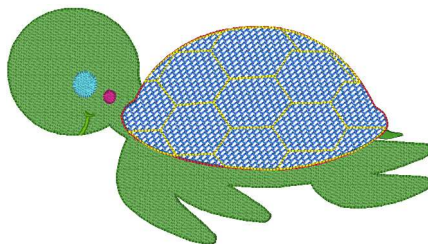

Sea Turtle Motif 5x7_bbe.vp3
6.85x3.79 inches; 9,539 stitches
7 thread changes; 6 colors

Sea Turtle Motif 6x10_bbe.vp3
9.85x5.45 inches; 16,856 stitches
7 thread changes; 7 colors

Sea Turtle Motif 7x11_bbe.vp3
10.85x6.00 inches; 19,764 stitches
7 thread changes; 7 colors

Sea Turtle Motif 8x12_bbe.vp3
11.85x6.56 inches; 22,883 stitches
7 thread changes; 7 colors