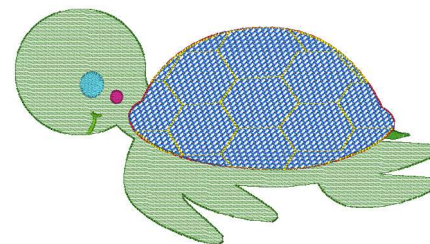

Sea Turtle Motif 5x7_bbe.vp3
6.85x3.79 inches; 9,539 stitches
7 thread changes; 6 colors

Sea Turtle Motif 6x10_bbe.vp3
9.85x5.45 inches; 16,856 stitches
7 thread changes; 7 colors

Sea Turtle Motif 7x11_bbe.vp3
10.85x6.00 inches; 19,764 stitches
7 thread changes; 7 colors

Sea Turtle Motif 8x12_bbe.vp3
11.85x6.56 inches; 22,883 stitches
7 thread changes; 7 colors