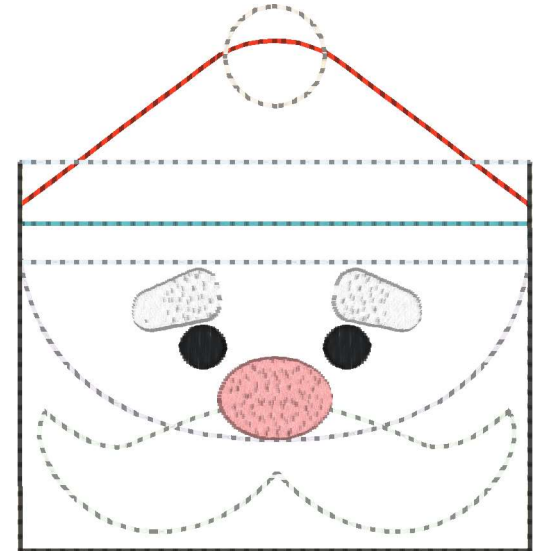

**Long Santa Face Silverwear Sleeve.vp3**  
3.50x7.68 inches; 4,943 stitches  
23 thread changes; 20 colors

**Reg Santa Face Silverwear Sleeve.vp3**  
3.50x6.89 inches; 4,879 stitches  
23 thread changes; 20 colors

**Small Santa Face Silverwear Sleeve.vp3**  
3.50x3.74 inches; 3,815 stitches  
22 thread changes; 19 colors