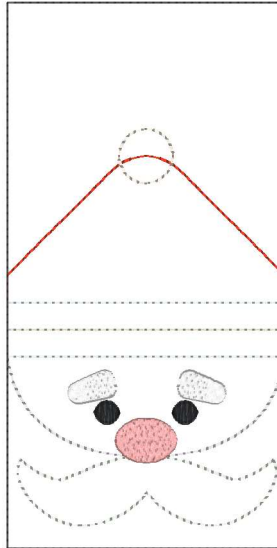

**Long Santa Face Silverwear Sleeve.vp3**  
3.50x7.68 inches; 4,943 stitches  
23 thread changes; 20 colors

**Reg Santa Face Silverwear Sleeve.vp3**  
3.50x6.89 inches; 4,879 stitches  
23 thread changes; 20 colors

**Small Santa Face Silverwear Sleeve.vp3**  
3.50x3.74 inches; 3,815 stitches  
22 thread changes; 19 colors