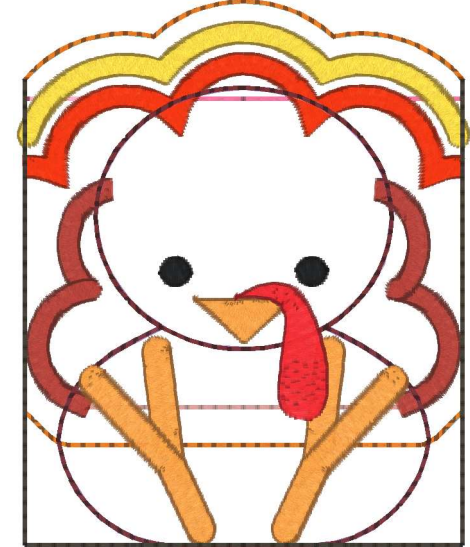

**Long Turkey Silverware Sleeve.vp3**  
3.61x7.68 inches; 7,139 stitches  
17 thread changes; 17 colors

**Reg Turkey Silverware Sleeve.vp3**  
3.61x6.89 inches; 7,087 stitches  
17 thread changes; 17 colors

**Small Turkey Silverware Sleeve.vp3**  
3.11x3.74 inches; 5,686 stitches  
17 thread changes; 17 colors