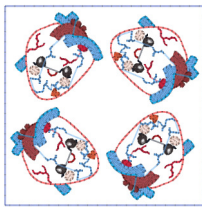

Ytdkawaiiorganheart.vip

1.72x1.73 inches; 2,285 stitches
12 thread changes; 12 colors

Ytdkawaiiorganheart4x4.vip

3.94x3.94 inches; 9,227 stitches
13 thread changes; 13 colors

Ytdkawaiiorganheart5x7.vip

5.12x7.09 inches; 22,985 stitches
13 thread changes; 13 colors

Ytdkawaiiorganheartl.vip

2.18x2.19 inches; 2,924 stitches
12 thread changes; 12 colors

Ytdkawaiiorganheartl4x4.vip

3.94x3.94 inches; 5,933 stitches
13 thread changes; 13 colors

Ytdkawaiiorganheartl5x7.vip

7.09x5.12 inches; 17,677 stitches
13 thread changes; 13 colors

Ytdkawaiiorganhearto.vip

2.88x2.90 inches; 3,973 stitches
12 thread changes; 12 colors

Ytdkawaiiorganheartx.vip

3.88x3.90 inches; 5,786 stitches
12 thread changes; 12 colors