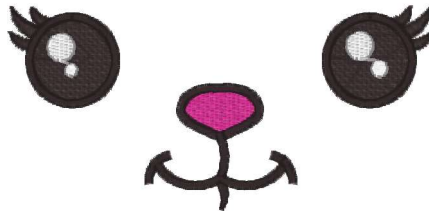

Bunny Face 21032022 3 Inch.vip
2.95x1.41 inches; 3,229 stitches
3 thread changes; 3 colors

Bunny Face 21032022 4 Inch.vip
3.78x1.81 inches; 4,327 stitches
3 thread changes; 3 colors

Bunny Face 21032022 5 Inch.vip
2.35x4.92 inches; 5,953 stitches
3 thread changes; 3 colors

Bunny Face 21032022 6 Inch.vip
2.83x5.90 inches; 7,555 stitches
3 thread changes; 3 colors

Bunny Face 21032022 7 Inch.vip
3.31x6.88 inches; 9,368 stitches
3 thread changes; 3 colors