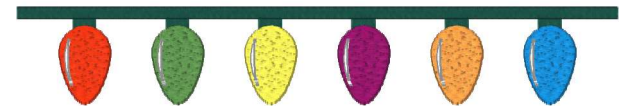

Xmas Light Border Small Emb 120.vp3
4.72x0.77 inches; 3,058 stitches
8 thread changes; 8 colors

Xmas Light Border Small Emb 145.vp3
5.71x0.93 inches; 3,758 stitches
8 thread changes; 8 colors

Xmas Light Border Small Emb 170.vp3
6.69x1.09 inches; 4,648 stitches
8 thread changes; 8 colors

Xmas Light Border Small Emb 195.vp3
7.68x1.25 inches; 5,628 stitches
8 thread changes; 8 colors

Xmas Light Border Small Emb 95.vp3
3.74x0.61 inches; 2,130 stitches
8 thread changes; 8 colors