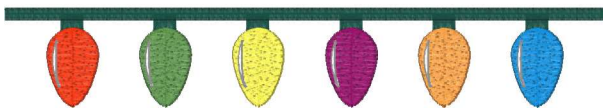

Xmas Light Border Small Emb 120.vp3
4.72x0.77 inches; 3,058 stitches
8 thread changes; 8 colors

Xmas Light Border Small Emb 145.vp3
5.71x0.93 inches; 3,758 stitches
8 thread changes; 8 colors

Xmas Light Border Small Emb 170.vp3
6.69x1.09 inches; 4,648 stitches
8 thread changes; 8 colors

Xmas Light Border Small Emb 195.vp3
7.68x1.25 inches; 5,628 stitches
8 thread changes; 8 colors

Xmas Light Border Small Emb 95.vp3
3.74x0.61 inches; 2,130 stitches
8 thread changes; 8 colors