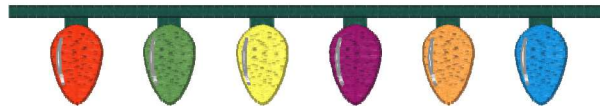

Xmas Light Border Small Emb 120.vp3
4.72x0.77 inches; 3,058 stitches
8 thread changes; 8 colors

Xmas Light Border Small Emb 145.vp3
5.71x0.93 inches; 3,758 stitches
8 thread changes; 8 colors

Xmas Light Border Small Emb 170.vp3
6.69x1.09 inches; 4,648 stitches
8 thread changes; 8 colors

Xmas Light Border Small Emb 195.vp3
7.68x1.25 inches; 5,628 stitches
8 thread changes; 8 colors

Xmas Light Border Small Emb 95.vp3
3.74x0.61 inches; 2,130 stitches
8 thread changes; 8 colors