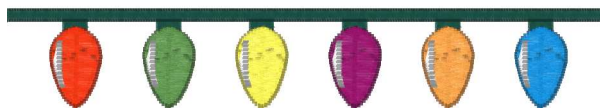

Xmas Light Border Small Emb 120.vp3
4.72x0.77 inches; 3,058 stitches
8 thread changes; 8 colors

Xmas Light Border Small Emb 145.vp3
5.71x0.93 inches; 3,758 stitches
8 thread changes; 8 colors

Xmas Light Border Small Emb 170.vp3
6.69x1.09 inches; 4,648 stitches
8 thread changes; 8 colors

Xmas Light Border Small Emb 195.vp3
7.68x1.25 inches; 5,628 stitches
8 thread changes; 8 colors

Xmas Light Border Small Emb 95.vp3
3.74x0.61 inches; 2,130 stitches
8 thread changes; 8 colors