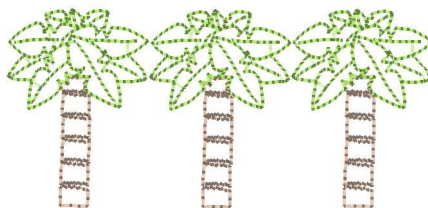

**Qs Palm Tree Trio 2021-Akc 4x4.vip**  
3.89x1.80 inches; 3,704 stitches  
2 thread changes; 2 colors

**Qs Palm Tree Trio 2021-Akc 5x7.vip**  
5.10x2.36 inches; 4,332 stitches  
2 thread changes; 2 colors

**Qs Palm Tree Trio 2021-Akc 6x6.vip**  
5.85x2.71 inches; 4,699 stitches  
2 thread changes; 2 colors

**Qs Palm Tree Trio 2021-Akc 8x8.vip**  
10.65x4.94 inches; 7,042 stitches  
2 thread changes; 2 colors