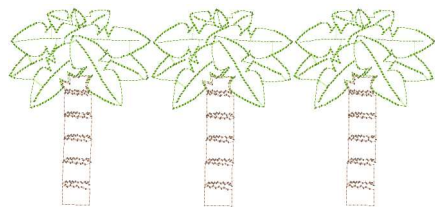

**Qs Palm Tree Trio 2021-Akc 4x4.vip**  
3.89x1.80 inches; 3,704 stitches  
2 thread changes; 2 colors

**Qs Palm Tree Trio 2021-Akc 5x7.vip**  
5.10x2.36 inches; 4,332 stitches  
2 thread changes; 2 colors

**Qs Palm Tree Trio 2021-Akc 6x6.vip**  
5.85x2.71 inches; 4,699 stitches  
2 thread changes; 2 colors

**Qs Palm Tree Trio 2021-Akc 8x8.vip**  
10.65x4.94 inches; 7,042 stitches  
2 thread changes; 2 colors