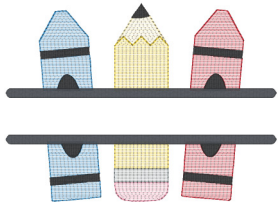

School Name Frame 4x4.pes

3.90x2.83 inches; 4,727 stitches
8 thread changes; 8 colors

School Name Frame 6x10.pes

8.24x5.98 inches; 13,465 stitches
8 thread changes; 8 colors

School Name Frame.pes

6.93x5.05 inches; 10,495 stitches
8 thread changes; 8 colors