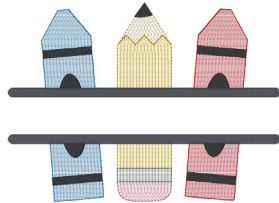

School Name Frame 4x4.pes

3.90x2.83 inches; 4,727 stitches
8 thread changes; 8 colors

School Name Frame 6x10.pes

8.24x5.98 inches; 13,465 stitches
8 thread changes; 8 colors

School Name Frame.pes

6.93x5.05 inches; 10,495 stitches
8 thread changes; 8 colors