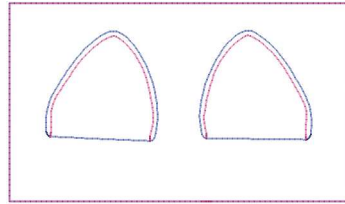

**Kitty Arms And Ears - 6x10.vip**  
5.58x8.77 inches; 1,522 stitches  
8 thread changes; 2 colors

**Kitty Arms And Ears - 7x12.vip**  
6.28x9.87 inches; 1,681 stitches  
8 thread changes; 2 colors

**Kitty Arms And Ears - 8x14.vip**  
6.98x10.96 inches; 1,850 stitches  
8 thread changes; 2 colors

**Kitty Body - 6x10.vip**  
5.13x10.15 inches; 6,731 stitches  
16 thread changes; 8 colors

**Kitty Body - 7x12.vip**  
5.78x11.42 inches; 7,624 stitches  
16 thread changes; 8 colors

**Kitty Body - 8x14.vip**  
6.42x12.69 inches; 10,409 stitches  
16 thread changes; 8 colors