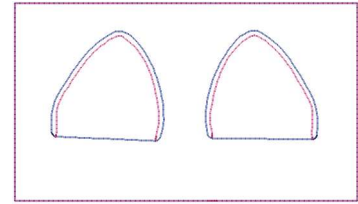

**Kitty Arms And Ears - 6x10.vip**  
5.58x8.77 inches; 1,522 stitches  
8 thread changes; 2 colors

**Kitty Arms And Ears - 7x12.vip**  
6.28x9.87 inches; 1,681 stitches  
8 thread changes; 2 colors

**Kitty Arms And Ears - 8x14.vip**  
6.98x10.96 inches; 1,850 stitches  
8 thread changes; 2 colors

**Kitty Body - 6x10.vip**  
5.13x10.15 inches; 6,731 stitches  
16 thread changes; 8 colors

**Kitty Body - 7x12.vip**  
5.78x11.42 inches; 7,624 stitches  
16 thread changes; 8 colors

**Kitty Body - 8x14.vip**  
6.42x12.69 inches; 10,409 stitches  
16 thread changes; 8 colors