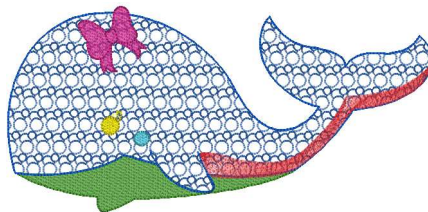

Whale Bow Motif 5x7_bbe.vp3
6.85x3.31 inches; 8,563 stitches
6 thread changes; 6 colors

Whale Bow Motif 6x10_bbe.vp3
9.85x4.76 inches; 15,238 stitches
6 thread changes; 6 colors

Whale Bow Motif 7x11_bbe.vp3
10.85x5.24 inches; 17,959 stitches
6 thread changes; 6 colors

Whale Bow Motif 8x12_bbe.vp3
11.85x5.72 inches; 21,020 stitches
6 thread changes; 6 colors