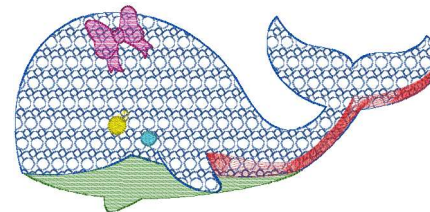

Whale Bow Motif 5x7_bbe.vp3
6.85x3.31 inches; 8,563 stitches
6 thread changes; 6 colors

Whale Bow Motif 6x10_bbe.vp3
9.85x4.76 inches; 15,238 stitches
6 thread changes; 6 colors

Whale Bow Motif 7x11_bbe.vp3
10.85x5.24 inches; 17,959 stitches
6 thread changes; 6 colors

Whale Bow Motif 8x12_bbe.vp3
11.85x5.72 inches; 21,020 stitches
6 thread changes; 6 colors