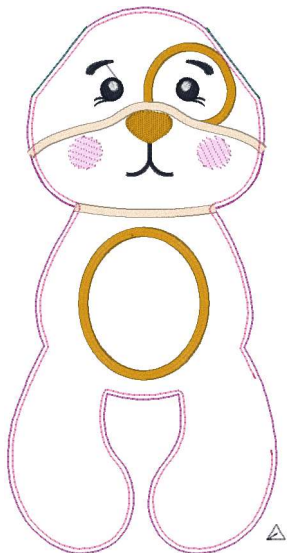

Doggy Arms And Ears - 6x10.vip
6.09x9.97 inches; 1,798 stitches
8 thread changes; 2 colors

Doggy Arms And Ears - 7x12.vip
6.84x11.22 inches; 2,003 stitches
8 thread changes; 2 colors

Doggy Arms And Ears - 8x14.vip
12.46x7.61 inches; 2,203 stitches
8 thread changes; 2 colors

Doggy Body - 6x10.vip
5.13x10.13 inches; 7,049 stitches
19 thread changes; 8 colors

Doggy Body - 7x12.vip
5.78x11.40 inches; 7,979 stitches
19 thread changes; 8 colors

Doggy Body - 8x14.vip
6.42x12.67 inches; 10,243 stitches
19 thread changes; 8 colors