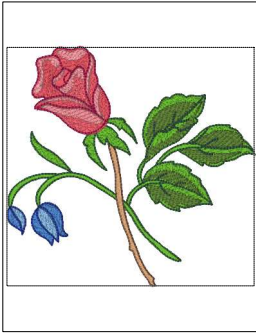

These quality designs are copyright protected by Mar-Lena Embroidery Designs

C:\Users\Magda\OneDrive\Magda\1Marlena final designs\MLE142-Roses for Mother\MLE142-6x10-ART

Page 1 of 1

Printed 4/27/2020

- 1. Green (Mar:1123)
- 2. Army Green (Mar:1294)
- 3. Army Green (Mar:1298)
- 4. Tan (Mar:1141)
- 5. Brown (Mar:1308)
- 6. Green (Mar:1123)
- 7. Army Green (Mar:1298)
- 8. Light Red (Mar:1053)
- 9. Coral Pink (Mar:1234)
- 10. Maroon (Mar:1155)
- 11. Light Blue (Mar:1058)
- 12. Light Royal (Mar:1064)
- 13. Royal Blue (Mar:1066)

Design1-6x10.art

5.90x5.70 inches; 17,271 stitches

13 thread changes; 11 colors