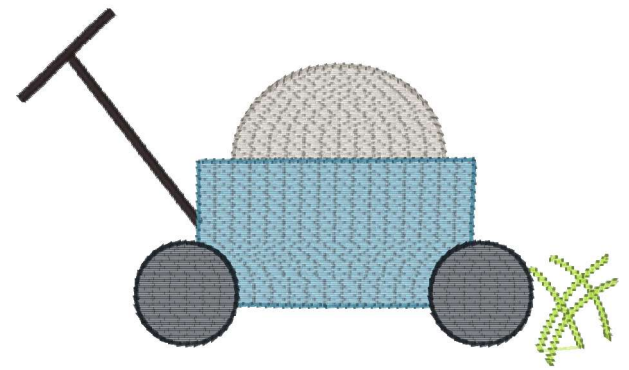

**Sketch Lawn Mower 2020-Akc.vip**  
3.77x2.26 inches; 2,270 stitches  
5 thread changes; 5 colors

**Sketch Lawn Mower 2020-Akc.vip**  
4.76x2.85 inches; 3,213 stitches  
5 thread changes; 5 colors

**Sketch Lawn Mower 2020-Akc.vip**  
5.50x3.28 inches; 3,954 stitches  
5 thread changes; 5 colors

**Sketch Lawn Mower 2020-Akc.vip**  
6.61x3.91 inches; 5,272 stitches  
5 thread changes; 5 colors

**Sketch Lawn Mower 2020-Akc.vip**  
7.65x4.55 inches; 6,636 stitches  
5 thread changes; 5 colors