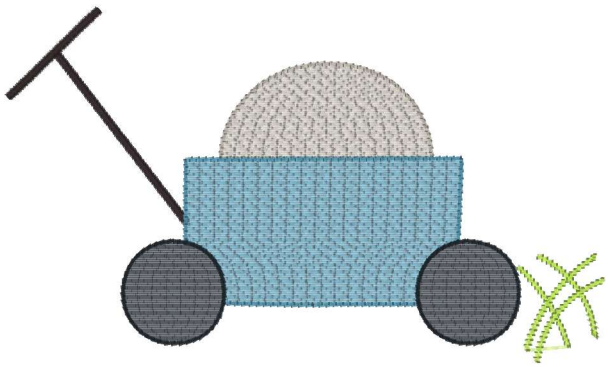

**Sketch Lawn Mower 2020-Akc.vip**  
3.77x2.26 inches; 2,270 stitches  
5 thread changes; 5 colors

**Sketch Lawn Mower 2020-Akc.vip**  
4.76x2.85 inches; 3,213 stitches  
5 thread changes; 5 colors

**Sketch Lawn Mower 2020-Akc.vip**  
5.50x3.28 inches; 3,954 stitches  
5 thread changes; 5 colors

**Sketch Lawn Mower 2020-Akc.vip**  
6.61x3.91 inches; 5,272 stitches  
5 thread changes; 5 colors

**Sketch Lawn Mower 2020-Akc.vip**  
7.65x4.55 inches; 6,636 stitches  
5 thread changes; 5 colors