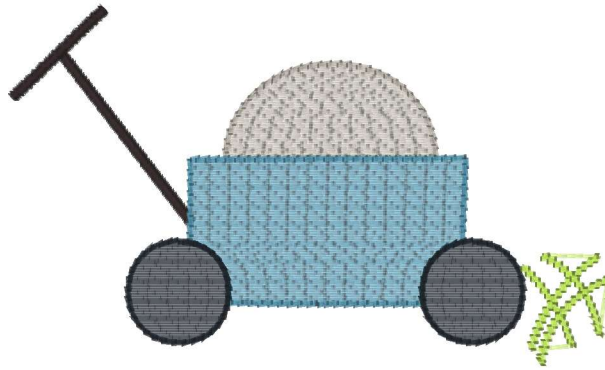

**Sketch Lawn Mower 2020-Akc.vip**  
3.77x2.26 inches; 2,270 stitches  
5 thread changes; 5 colors

**Sketch Lawn Mower 2020-Akc.vip**  
4.76x2.85 inches; 3,213 stitches  
5 thread changes; 5 colors

**Sketch Lawn Mower 2020-Akc.vip**  
5.50x3.28 inches; 3,954 stitches  
5 thread changes; 5 colors

**Sketch Lawn Mower 2020-Akc.vip**  
6.61x3.91 inches; 5,272 stitches  
5 thread changes; 5 colors

**Sketch Lawn Mower 2020-Akc.vip**  
7.65x4.55 inches; 6,636 stitches  
5 thread changes; 5 colors