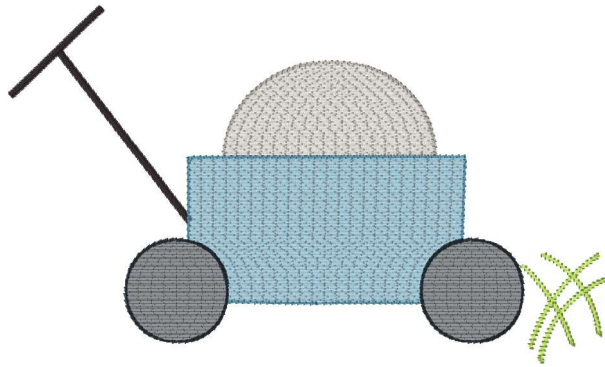

**Sketch Lawn Mower 2020-Akc.vip**  
3.77x2.26 inches; 2,270 stitches  
5 thread changes; 5 colors

**Sketch Lawn Mower 2020-Akc.vip**  
4.76x2.85 inches; 3,213 stitches  
5 thread changes; 5 colors

**Sketch Lawn Mower 2020-Akc.vip**  
5.50x3.28 inches; 3,954 stitches  
5 thread changes; 5 colors

**Sketch Lawn Mower 2020-Akc.vip**  
6.61x3.91 inches; 5,272 stitches  
5 thread changes; 5 colors

**Sketch Lawn Mower 2020-Akc.vip**  
7.65x4.55 inches; 6,636 stitches  
5 thread changes; 5 colors