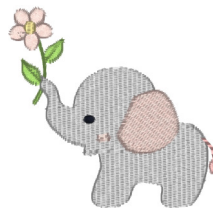

**Mini Baby Elephant With Flower 1 Inch.vip**  
0.99x0.95 inches; 977 stitches  
8 thread changes; 6 colors

**Mini Baby Elephant With Flower 1.5 Inch.vip**  
1.50x1.44 inches; 1,756 stitches  
8 thread changes; 6 colors

**Mini Baby Elephant With Flower 2 Inch.vip**  
2.02x1.92 inches; 2,696 stitches  
8 thread changes; 6 colors