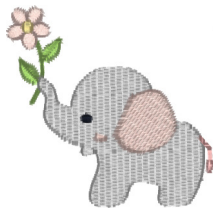

**Mini Baby Elephant With Flower 1 Inch.vip**  
0.99x0.95 inches; 977 stitches  
8 thread changes; 6 colors

**Mini Baby Elephant With Flower 1.5 Inch.vip**  
1.50x1.44 inches; 1,756 stitches  
8 thread changes; 6 colors

**Mini Baby Elephant With Flower 2 Inch.vip**  
2.02x1.92 inches; 2,696 stitches  
8 thread changes; 6 colors