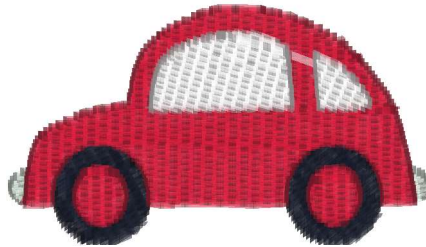

Mini Car 2 1.15 Inch.vip
1.15x0.64 inches; 1,332 stitches
5 thread changes; 4 colors

Mini Car 2 1.65 Inch.vip
1.65x0.91 inches; 2,150 stitches
5 thread changes; 4 colors

Mini Car 2 2.15 Inch.vip
2.15x1.19 inches; 3,186 stitches
5 thread changes; 4 colors