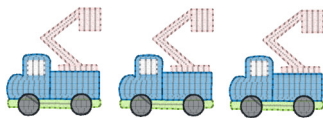

Lineman Truck Trio 2021-Akc 10x6.vip
3.42x10.09 inches; 11,432 stitches
5 thread changes; 5 colors

Lineman Truck Trio 2021-Akc 12x7.vip
3.94x11.65 inches; 13,949 stitches
5 thread changes; 5 colors

Lineman Truck Trio 2021-Akc 5x7.vip
5.02x1.70 inches; 4,443 stitches
5 thread changes; 5 colors

Lineman Truck Trio 2021-Akc 6x6.vip
5.74x1.94 inches; 5,372 stitches
5 thread changes; 5 colors

Lineman Truck Trio 2021-Akc 7x5.vip
2.36x6.98 inches; 6,946 stitches
5 thread changes; 5 colors

Lineman Truck Trio 2021-Akc 8x8.vip
7.69x2.61 inches; 7,842 stitches
5 thread changes; 5 colors