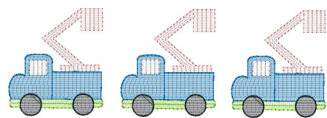

Lineman Truck Trio 2021-Akc 10x6.vip
3.42x10.09 inches; 11,432 stitches
5 thread changes; 5 colors

Lineman Truck Trio 2021-Akc 12x7.vip
3.94x11.65 inches; 13,949 stitches
5 thread changes; 5 colors

Lineman Truck Trio 2021-Akc 5x7.vip
5.02x1.70 inches; 4,443 stitches
5 thread changes; 5 colors

Lineman Truck Trio 2021-Akc 6x6.vip
5.74x1.94 inches; 5,372 stitches
5 thread changes; 5 colors

Lineman Truck Trio 2021-Akc 7x5.vip
2.36x6.98 inches; 6,946 stitches
5 thread changes; 5 colors

Lineman Truck Trio 2021-Akc 8x8.vip
7.69x2.61 inches; 7,842 stitches
5 thread changes; 5 colors