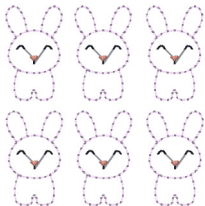

**Bunny Doodle 1_75.vip**

1.04x1.76 inches; 465 stitches
3 thread changes; 3 colors

**Bunny Doodle 2_0.vip**

1.19x2.00 inches; 516 stitches
3 thread changes; 3 colors

**Bunny Doodle 4x4 Sorted.vip**

3.68x3.72 inches; 2,795 stitches
3 thread changes; 3 colors

**Bunny Doodle 5x7 Sorted.vip**

4.11x6.70 inches; 4,659 stitches
3 thread changes; 3 colors