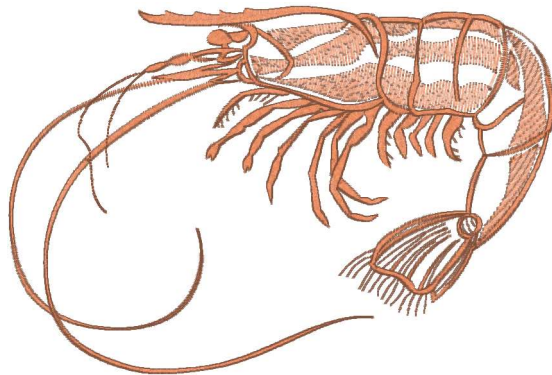

Engraved Shrimp 10 Inch .vip
10.13x6.90 inches; 17,899 stitches
1 thread changes; 1 colors

Engraved Shrimp 4 Inch .vip
3.83x2.62 inches; 6,566 stitches
1 thread changes; 1 colors

Engraved Shrimp 5 Inch .vip
3.35x4.94 inches; 8,467 stitches
1 thread changes; 1 colors

Engraved Shrimp.vip
4.65x6.91 inches; 11,776 stitches
1 thread changes; 1 colors