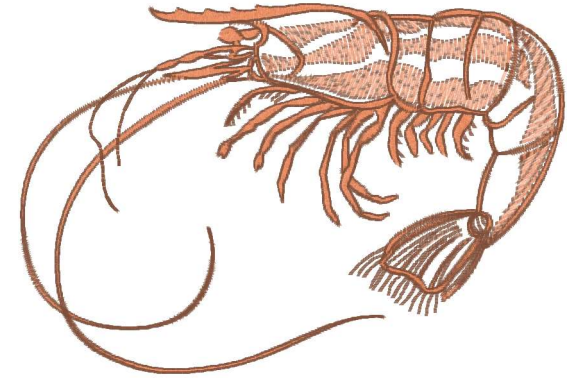

Engraved Shrimp 10 Inch .vip
10.13x6.90 inches; 17,899 stitches
1 thread changes; 1 colors

Engraved Shrimp 4 Inch .vip
3.83x2.62 inches; 6,566 stitches
1 thread changes; 1 colors

Engraved Shrimp 5 Inch .vip
3.35x4.94 inches; 8,467 stitches
1 thread changes; 1 colors

Engraved Shrimp.vip
4.65x6.91 inches; 11,776 stitches
1 thread changes; 1 colors