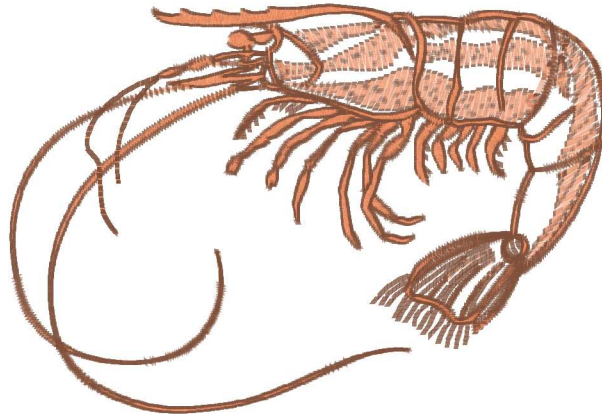

Engraved Shrimp 10 Inch .vip
10.13x6.90 inches; 17,899 stitches
1 thread changes; 1 colors

Engraved Shrimp 4 Inch .vip
3.83x2.62 inches; 6,566 stitches
1 thread changes; 1 colors

Engraved Shrimp 5 Inch .vip
3.35x4.94 inches; 8,467 stitches
1 thread changes; 1 colors

Engraved Shrimp.vip
4.65x6.91 inches; 11,776 stitches
1 thread changes; 1 colors