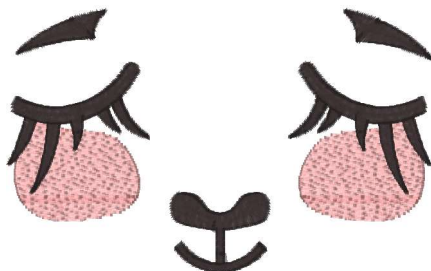

Muzzle With Closed Eyes 16012022 3 Imch.vp3
2.95x1.83 inches; 2,949 stitches
2 thread changes; 2 colors

Muzzle With Closed Eyes 16012022 4 Imch.vp3
3.78x2.34 inches; 3,896 stitches
2 thread changes; 2 colors

Muzzle With Closed Eyes 16012022 5 Imch.vp3
3.04x4.92 inches; 5,269 stitches
2 thread changes; 2 colors

Muzzle With Closed Eyes 16012022 7 Imch.vp3
4.25x6.89 inches; 8,355 stitches
2 thread changes; 2 colors