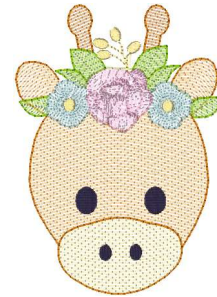

Giraffe With Floral Crown Quick Stitch 3 Inch.vip
2.14x3.00 inches; 3,033 stitches
10 thread changes; 7 colors

Giraffe With Floral Crown Quick Stitch 4 Inch.vip
2.85x4.00 inches; 4,394 stitches
10 thread changes; 7 colors

Giraffe With Floral Crown Quick Stitch 5 Inch.vip
3.56x5.00 inches; 5,985 stitches
10 thread changes; 7 colors

Giraffe With Floral Crown Quick Stitch 6 Inch.vip
4.27x6.00 inches; 7,838 stitches
10 thread changes; 7 colors

Giraffe With Floral Crown Quick Stitch 7 Inch.vip
4.98x7.00 inches; 9,741 stitches
10 thread changes; 7 colors