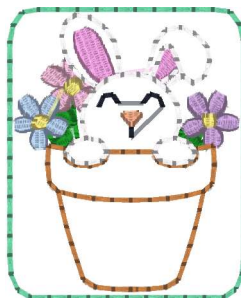

Bunny In Flower Pot 1_75.vip
1.46x1.80 inches; 2,200 stitches
12 thread changes; 11 colors

Bunny In Flower Pot 2_0.vip
1.67x2.05 inches; 2,555 stitches
12 thread changes; 11 colors

Bunny In Flower Pot 4x4 Sorted.vip
3.45x3.78 inches; 8,803 stitches
12 thread changes; 11 colors

Bunny In Flower Pot 5x7 Sorted.vip
4.15x6.95 inches; 17,607 stitches
12 thread changes; 11 colors