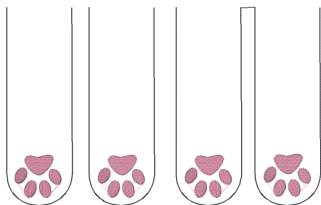

Spa Pug Ears And Tail 6x10.vp3
10.02x5.46 inches; 2,141 stitches
4 thread changes; 2 colors

Spa Pug Ears And Tail 8x8.vp3
7.58x7.72 inches; 2,141 stitches
4 thread changes; 2 colors

Spa Pug Face 6x10.vp3
5.42x5.77 inches; 5,353 stitches
16 thread changes; 6 colors

Spa Pug Face 8x8.vp3
5.42x5.77 inches; 5,353 stitches
16 thread changes; 5 colors

Spa Pug Legs 6x10.vp3
9.76x6.15 inches; 10,972 stitches
3 thread changes; 2 colors

Spa Pug Legs 8x8.vp3
5.49x6.14 inches; 6,304 stitches
3 thread changes; 2 colors