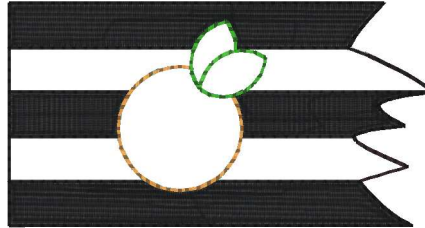

Orange Striped Flag 95.vp3
3.72x2.03 inches; 9,676 stitches
9 thread changes; 9 colors

Orange Flag Raggy 120.vp3
4.72x2.47 inches; 1,012 stitches
6 thread changes; 6 colors

Orange Flag Raggy 145.vp3
5.71x2.99 inches; 1,222 stitches
6 thread changes; 6 colors

Orange Flag Raggy 170.vp3
6.69x3.50 inches; 1,421 stitches
6 thread changes; 6 colors

Orange Flag Raggy 195.vp3
7.68x4.02 inches; 1,614 stitches
6 thread changes; 6 colors

Orange Flag Raggy 95.vp3
3.74x1.96 inches; 826 stitches
6 thread changes; 6 colors

Orange Striped Flag Raggy 120.vp3
4.72x2.47 inches; 9,867 stitches
9 thread changes; 9 colors

Orange Striped Flag Raggy 145.vp3
5.71x2.99 inches; 13,371 stitches
9 thread changes; 9 colors

Orange Striped Flag Raggy 170.vp3
6.69x3.50 inches; 17,366 stitches
9 thread changes; 9 colors

Orange Striped Flag Raggy 195.vp3
7.68x4.02 inches; 21,736 stitches
9 thread changes; 9 colors

Orange Striped Flag Raggy 95.vp3
3.74x1.96 inches; 6,850 stitches
9 thread changes; 9 colors