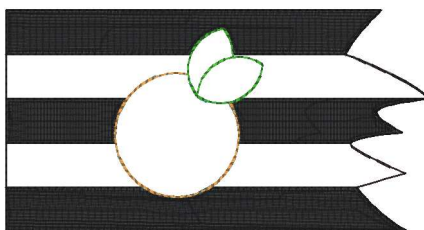

Orange Striped Flag 95.vp3
3.72x2.03 inches; 9,676 stitches
9 thread changes; 9 colors

Orange Flag Raggy 120.vp3
4.72x2.47 inches; 1,012 stitches
6 thread changes; 6 colors

Orange Flag Raggy 145.vp3
5.71x2.99 inches; 1,222 stitches
6 thread changes; 6 colors

Orange Flag Raggy 170.vp3
6.69x3.50 inches; 1,421 stitches
6 thread changes; 6 colors

Orange Flag Raggy 195.vp3
7.68x4.02 inches; 1,614 stitches
6 thread changes; 6 colors

Orange Flag Raggy 95.vp3
3.74x1.96 inches; 826 stitches
6 thread changes; 6 colors

Orange Striped Flag Raggy 120.vp3
4.72x2.47 inches; 9,867 stitches
9 thread changes; 9 colors

Orange Striped Flag Raggy 145.vp3
5.71x2.99 inches; 13,371 stitches
9 thread changes; 9 colors

Orange Striped Flag Raggy 170.vp3
6.69x3.50 inches; 17,366 stitches
9 thread changes; 9 colors

Orange Striped Flag Raggy 195.vp3
7.68x4.02 inches; 21,736 stitches
9 thread changes; 9 colors

Orange Striped Flag Raggy 95.vp3
3.74x1.96 inches; 6,850 stitches
9 thread changes; 9 colors