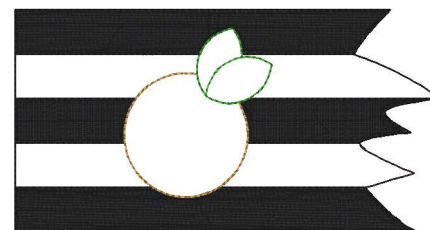

Orange Striped Flag 95.vp3
3.72x2.03 inches; 9,676 stitches
9 thread changes; 9 colors

Orange Flag Raggy 120.vp3
4.72x2.47 inches; 1,012 stitches
6 thread changes; 6 colors

Orange Flag Raggy 145.vp3
5.71x2.99 inches; 1,222 stitches
6 thread changes; 6 colors

Orange Flag Raggy 170.vp3
6.69x3.50 inches; 1,421 stitches
6 thread changes; 6 colors

Orange Flag Raggy 195.vp3
7.68x4.02 inches; 1,614 stitches
6 thread changes; 6 colors

Orange Flag Raggy 95.vp3
3.74x1.96 inches; 826 stitches
6 thread changes; 6 colors

Orange Striped Flag Raggy 120.vp3
4.72x2.47 inches; 9,867 stitches
9 thread changes; 9 colors

Orange Striped Flag Raggy 145.vp3
5.71x2.99 inches; 13,371 stitches
9 thread changes; 9 colors

Orange Striped Flag Raggy 170.vp3
6.69x3.50 inches; 17,366 stitches
9 thread changes; 9 colors

Orange Striped Flag Raggy 195.vp3
7.68x4.02 inches; 21,736 stitches
9 thread changes; 9 colors

Orange Striped Flag Raggy 95.vp3
3.74x1.96 inches; 6,850 stitches
9 thread changes; 9 colors