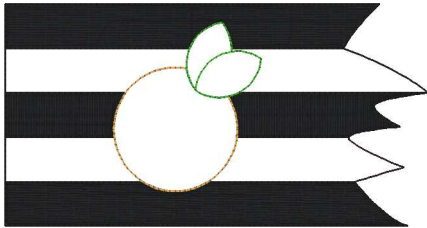

Orange Striped Flag 95.vp3
3.72x2.03 inches; 9,676 stitches
9 thread changes; 9 colors

Orange Flag Raggy 120.vp3
4.72x2.47 inches; 1,012 stitches
6 thread changes; 6 colors

Orange Flag Raggy 145.vp3
5.71x2.99 inches; 1,222 stitches
6 thread changes; 6 colors

Orange Flag Raggy 170.vp3
6.69x3.50 inches; 1,421 stitches
6 thread changes; 6 colors

Orange Flag Raggy 195.vp3
7.68x4.02 inches; 1,614 stitches
6 thread changes; 6 colors

Orange Flag Raggy 95.vp3
3.74x1.96 inches; 826 stitches
6 thread changes; 6 colors

Orange Striped Flag Raggy 120.vp3
4.72x2.47 inches; 9,867 stitches
9 thread changes; 9 colors

Orange Striped Flag Raggy 145.vp3
5.71x2.99 inches; 13,371 stitches
9 thread changes; 9 colors

Orange Striped Flag Raggy 170.vp3
6.69x3.50 inches; 17,366 stitches
9 thread changes; 9 colors