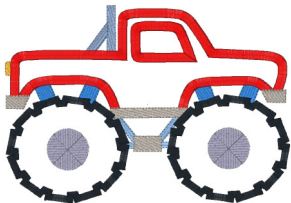

Monstertruck 4x4 .vip

3.79x2.88 inches; 8,476 stitches
12 thread changes; 12 colors

Monstertruck 5x7 .vip

4.64x3.63 inches; 10,689 stitches
12 thread changes; 12 colors

Monstertruck 6x10 .vip

5.52x3.99 inches; 12,767 stitches
12 thread changes; 12 colors

Monstertruck 8x8.vip

7.40x5.12 inches; 17,679 stitches
12 thread changes; 12 colors