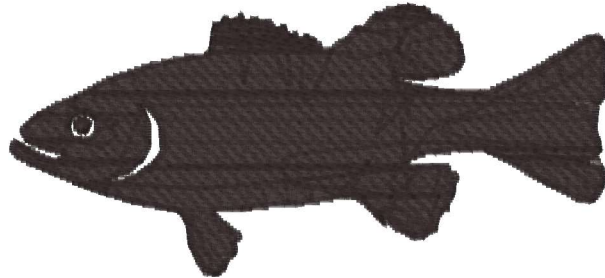

Fish Silhouette 15052024 11 Inch.vip
10.83x4.90 inches; 29,618 stitches
1 thread changes; 1 colors

Fish Silhouette 15052024 4 Inch.vip
3.79x1.71 inches; 4,739 stitches
1 thread changes; 1 colors

Fish Silhouette 15052024 5 Inch.vip
2.22x4.93 inches; 7,252 stitches
1 thread changes; 1 colors

Fish Silhouette 15052024 7 Inch.vip
3.10x6.90 inches; 13,034 stitches
1 thread changes; 1 colors