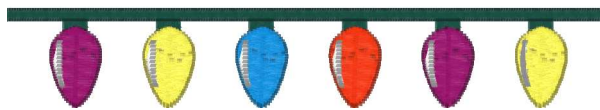

Xmas Light Small Split Emb 120.vp3
4.72x2.69 inches; 6,076 stitches
6 thread changes; 6 colors

Xmas Light Small Split Emb 145.vp3
5.71x3.24 inches; 7,527 stitches
6 thread changes; 6 colors

Xmas Light Small Split Emb 170.vp3
6.69x3.80 inches; 9,305 stitches
6 thread changes; 6 colors

Xmas Light Small Split Emb 195.vp3
7.68x4.35 inches; 11,241 stitches
6 thread changes; 6 colors

Xmas Light Small Split Emb 95.vp3
3.74x2.13 inches; 4,254 stitches
6 thread changes; 6 colors