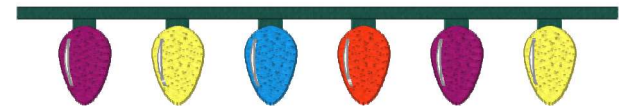

Xmas Light Small Split Emb 120.vp3
4.72x2.69 inches; 6,076 stitches
6 thread changes; 6 colors

Xmas Light Small Split Emb 145.vp3
5.71x3.24 inches; 7,527 stitches
6 thread changes; 6 colors

Xmas Light Small Split Emb 170.vp3
6.69x3.80 inches; 9,305 stitches
6 thread changes; 6 colors

Xmas Light Small Split Emb 195.vp3
7.68x4.35 inches; 11,241 stitches
6 thread changes; 6 colors

Xmas Light Small Split Emb 95.vp3
3.74x2.13 inches; 4,254 stitches
6 thread changes; 6 colors