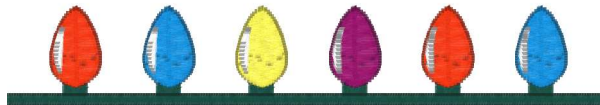

Xmas Light Small Split Emb 120.vp3
4.72x2.69 inches; 6,076 stitches
6 thread changes; 6 colors

Xmas Light Small Split Emb 145.vp3
5.71x3.24 inches; 7,527 stitches
6 thread changes; 6 colors

Xmas Light Small Split Emb 170.vp3
6.69x3.80 inches; 9,305 stitches
6 thread changes; 6 colors

Xmas Light Small Split Emb 195.vp3
7.68x4.35 inches; 11,241 stitches
6 thread changes; 6 colors

Xmas Light Small Split Emb 95.vp3
3.74x2.13 inches; 4,254 stitches
6 thread changes; 6 colors