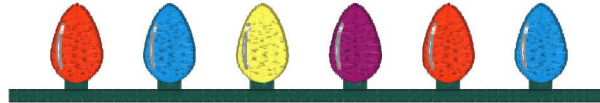

Xmas Light Small Split Emb 120.vp3
4.72x2.69 inches; 6,076 stitches
6 thread changes; 6 colors

Xmas Light Small Split Emb 145.vp3
5.71x3.24 inches; 7,527 stitches
6 thread changes; 6 colors

Xmas Light Small Split Emb 170.vp3
6.69x3.80 inches; 9,305 stitches
6 thread changes; 6 colors

Xmas Light Small Split Emb 195.vp3
7.68x4.35 inches; 11,241 stitches
6 thread changes; 6 colors

Xmas Light Small Split Emb 95.vp3
3.74x2.13 inches; 4,254 stitches
6 thread changes; 6 colors