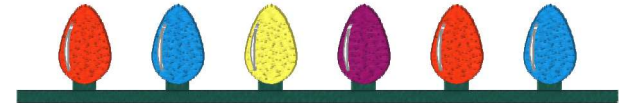

Xmas Light Small Split Emb 120.vp3
4.72x2.69 inches; 6,076 stitches
6 thread changes; 6 colors

Xmas Light Small Split Emb 145.vp3
5.71x3.24 inches; 7,527 stitches
6 thread changes; 6 colors

Xmas Light Small Split Emb 170.vp3
6.69x3.80 inches; 9,305 stitches
6 thread changes; 6 colors

Xmas Light Small Split Emb 195.vp3
7.68x4.35 inches; 11,241 stitches
6 thread changes; 6 colors

Xmas Light Small Split Emb 95.vp3
3.74x2.13 inches; 4,254 stitches
6 thread changes; 6 colors