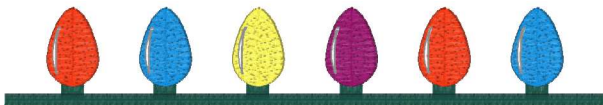

Xmas Light Small Split Emb 120.vp3
4.72x2.69 inches; 6,076 stitches
6 thread changes; 6 colors

Xmas Light Small Split Emb 145.vp3
5.71x3.24 inches; 7,527 stitches
6 thread changes; 6 colors

Xmas Light Small Split Emb 170.vp3
6.69x3.80 inches; 9,305 stitches
6 thread changes; 6 colors

Xmas Light Small Split Emb 195.vp3
7.68x4.35 inches; 11,241 stitches
6 thread changes; 6 colors

Xmas Light Small Split Emb 95.vp3
3.74x2.13 inches; 4,254 stitches
6 thread changes; 6 colors