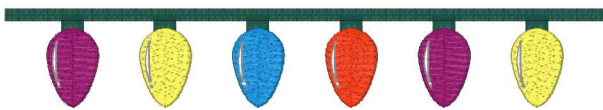

Xmas Light Small Split Emb 120.vp3
4.72x2.69 inches; 6,076 stitches
6 thread changes; 6 colors

Xmas Light Small Split Emb 145.vp3
5.71x3.24 inches; 7,527 stitches
6 thread changes; 6 colors

Xmas Light Small Split Emb 170.vp3
6.69x3.80 inches; 9,305 stitches
6 thread changes; 6 colors

Xmas Light Small Split Emb 195.vp3
7.68x4.35 inches; 11,241 stitches
6 thread changes; 6 colors

Xmas Light Small Split Emb 95.vp3
3.74x2.13 inches; 4,254 stitches
6 thread changes; 6 colors