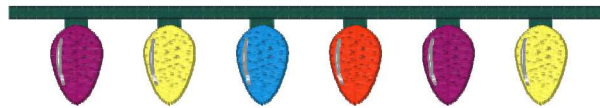

Xmas Light Small Split Emb 120.vp3
4.72x2.69 inches; 6,076 stitches
6 thread changes; 6 colors

Xmas Light Small Split Emb 145.vp3
5.71x3.24 inches; 7,527 stitches
6 thread changes; 6 colors

Xmas Light Small Split Emb 170.vp3
6.69x3.80 inches; 9,305 stitches
6 thread changes; 6 colors

Xmas Light Small Split Emb 195.vp3
7.68x4.35 inches; 11,241 stitches
6 thread changes; 6 colors

Xmas Light Small Split Emb 95.vp3
3.74x2.13 inches; 4,254 stitches
6 thread changes; 6 colors