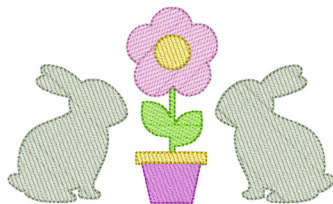

**Bunny Flower Bunny Sketch Trio 4x4.pes**

3.84x2.29 inches; 3,300 stitches  
5 thread changes; 5 colors

**Bunny Flower Bunny Sketch Trio 5x7.pes**

6.88x4.09 inches; 7,316 stitches  
5 thread changes; 5 colors

**Bunny Flower Bunny Sketch Trio 6x10.pes**

10.00x5.94 inches; 12,809 stitches  
5 thread changes; 5 colors

**Bunny Flower Bunny Sketch Trio 6x6.pes**

5.80x3.45 inches; 5,752 stitches  
5 thread changes; 5 colors