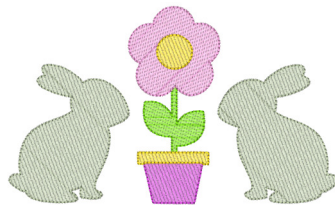

**Bunny Flower Bunny Sketch Trio 4x4.pes**

3.84x2.29 inches; 3,300 stitches  
5 thread changes; 5 colors

**Bunny Flower Bunny Sketch Trio 5x7.pes**

6.88x4.09 inches; 7,316 stitches  
5 thread changes; 5 colors

**Bunny Flower Bunny Sketch Trio 6x10.pes**

10.00x5.94 inches; 12,809 stitches  
5 thread changes; 5 colors

**Bunny Flower Bunny Sketch Trio 6x6.pes**

5.80x3.45 inches; 5,752 stitches  
5 thread changes; 5 colors