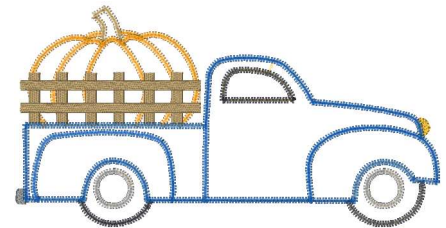

**Spa-Truck Pumpkin Zz 4x4.vp3**  
3.88x2.08 inches; 3,883 stitches  
21 thread changes; 9 colors

**Spa-Truck Pumpkin Zz 5x7.vp3**  
6.97x3.66 inches; 7,920 stitches  
21 thread changes; 9 colors

**Spa-Truck Pumpkin Zz 6x10.vp3**  
9.93x5.17 inches; 12,166 stitches  
21 thread changes; 9 colors

**Spa-Truck Pumpkin Zz 8x12.vp3**  
11.65x6.06 inches; 15,199 stitches  
21 thread changes; 9 colors

**Spa-Truck Pumpkin Zz 8x8.vp3**  
7.81x4.09 inches; 8,989 stitches  
21 thread changes; 9 colors

**Spa-Truck Pumpkin Zz 9x14.vp3**  
13.94x7.23 inches; 19,569 stitches  
21 thread changes; 9 colors