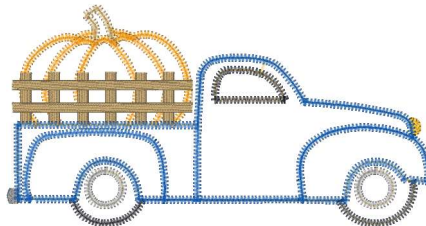

**Spa-Truck Pumpkin Zz 4x4.vp3**  
3.88x2.08 inches; 3,883 stitches  
21 thread changes; 9 colors

**Spa-Truck Pumpkin Zz 5x7.vp3**  
6.97x3.66 inches; 7,920 stitches  
21 thread changes; 9 colors

**Spa-Truck Pumpkin Zz 6x10.vp3**  
9.93x5.17 inches; 12,166 stitches  
21 thread changes; 9 colors

**Spa-Truck Pumpkin Zz 8x12.vp3**  
11.65x6.06 inches; 15,199 stitches  
21 thread changes; 9 colors

**Spa-Truck Pumpkin Zz 8x8.vp3**  
7.81x4.09 inches; 8,989 stitches  
21 thread changes; 9 colors

**Spa-Truck Pumpkin Zz 9x14.vp3**  
13.94x7.23 inches; 19,569 stitches  
21 thread changes; 9 colors