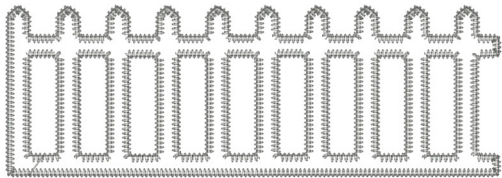

Border Fence 1.vip

8.97x3.05 inches; 11,091 stitches
3 thread changes; 3 colors

Border Fence 2.vip

9.11x3.20 inches; 17,961 stitches
4 thread changes; 4 colors

Border Fence 3.vip

9.04x3.11 inches; 11,278 stitches
3 thread changes; 3 colors

Border Fence 4.vip

9.00x3.07 inches; 8,321 stitches
3 thread changes; 3 colors