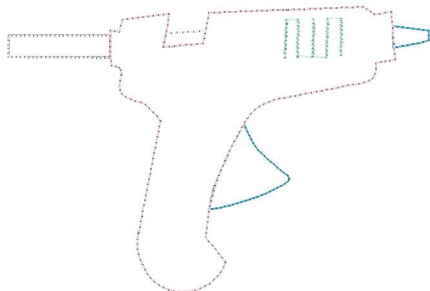

**Glue Gun Applique 2022-Akc 4x4.vip**  
3.84x2.61 inches; 1,150 stitches  
7 thread changes; 5 colors

**Glue Gun Applique 2022-Akc 5x7.vip**  
5.04x3.43 inches; 1,528 stitches  
7 thread changes; 5 colors

**Glue Gun Applique 2022-Akc 6x6.vip**  
5.86x3.98 inches; 1,742 stitches  
7 thread changes; 5 colors

**Glue Gun Applique 2022-Akc 8x8.vip**  
7.69x5.22 inches; 2,265 stitches  
7 thread changes; 5 colors