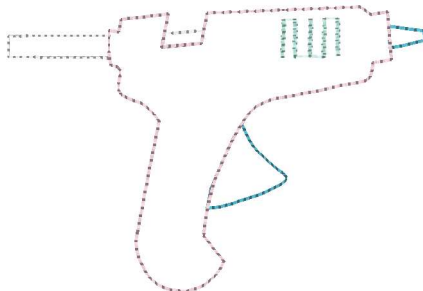

**Glue Gun Applique 2022-Akc 4x4.vip**  
3.84x2.61 inches; 1,150 stitches  
7 thread changes; 5 colors

**Glue Gun Applique 2022-Akc 5x7.vip**  
5.04x3.43 inches; 1,528 stitches  
7 thread changes; 5 colors

**Glue Gun Applique 2022-Akc 6x6.vip**  
5.86x3.98 inches; 1,742 stitches  
7 thread changes; 5 colors

**Glue Gun Applique 2022-Akc 8x8.vip**  
7.69x5.22 inches; 2,265 stitches  
7 thread changes; 5 colors