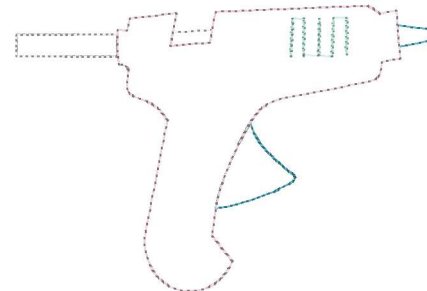

**Glue Gun Applique 2022-Akc 4x4.vip**  
3.84x2.61 inches; 1,150 stitches  
7 thread changes; 5 colors

**Glue Gun Applique 2022-Akc 5x7.vip**  
5.04x3.43 inches; 1,528 stitches  
7 thread changes; 5 colors

**Glue Gun Applique 2022-Akc 6x6.vip**  
5.86x3.98 inches; 1,742 stitches  
7 thread changes; 5 colors

**Glue Gun Applique 2022-Akc 8x8.vip**  
7.69x5.22 inches; 2,265 stitches  
7 thread changes; 5 colors