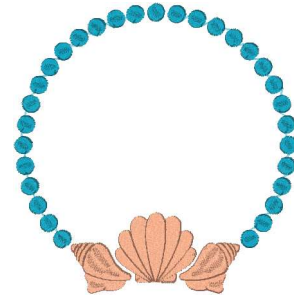

**Seashell Frame 4in.vp3**  
3.81x3.90 inches; 3,852 stitches  
2 thread changes; 2 colors

**Seashell Frame 5in.vp3**  
4.81x4.92 inches; 5,501 stitches  
2 thread changes; 2 colors

**Seashell Frame 6in.vp3**  
5.81x5.94 inches; 7,243 stitches  
2 thread changes; 2 colors