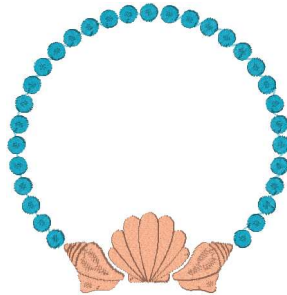

**Seashell Frame 4in.vp3**  
3.81x3.90 inches; 3,852 stitches  
2 thread changes; 2 colors

**Seashell Frame 5in.vp3**  
4.81x4.92 inches; 5,501 stitches  
2 thread changes; 2 colors

**Seashell Frame 6in.vp3**  
5.81x5.94 inches; 7,243 stitches  
2 thread changes; 2 colors