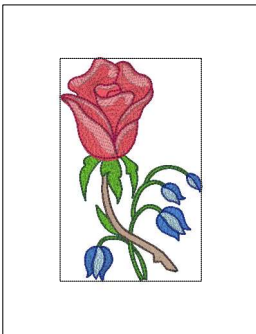

These quality designs are copyright protected by Mar-Lena Embroidery Designs

C:\Users\Magda\OneDrive\Magda\1Marlena final designs\MLE142-Roses for Mother\MLE142-5x7-ART

Page 1 of 1

Printed 4/27/2020

- 1. Green (Mar:1123)
- 2. Army Green (Mar:1298)
- 3. Dark Caramel (Mar:1142)
- 4. Brown (Mar:1310)
- 5. Green (Mar:1123)
- 6. Army Green (Mar:1298)
- 7. Light Red (Mar:1053)
- 8. Coral Pink (Mar:1234)
- 9. Maroon (Mar:1155)
- 10. Light Blue (Mar:1057)
- 11. Light Royal (Mar:1064)
- 12. Royal Blue (Mar:1066)

Design2-5x7.art

3.38x5.32 inches; 12,331 stitches
12 thread changes; 10 colors