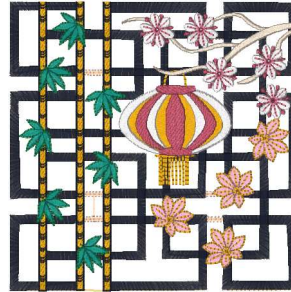

**5x5bambootrellis.vip**

4.96x5.00 inches; 24,219 stitches  
10 thread changes; 8 colors

**5x5bambootrellisapplique.vip**

4.96x5.00 inches; 29,977 stitches  
20 thread changes; 10 colors

**6x6bambootrellis.vip**

5.96x6.00 inches; 29,164 stitches  
10 thread changes; 8 colors

**6x6bambootrellisapplique.vip**

5.96x6.00 inches; 35,993 stitches  
20 thread changes; 10 colors