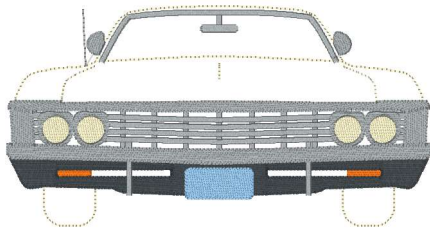

Dbg_muscle-Car-4x4.vp3
3.74x1.93 inches; 12,182 stitches
6 thread changes; 5 colors

Dbg_muscle-Car-5x7.vp3
6.89x3.56 inches; 24,064 stitches
6 thread changes; 5 colors

Dbg_muscle-Car-6x10.vp3
9.63x4.98 inches; 37,486 stitches
6 thread changes; 5 colors

Dbg_muscle-Car-8x8.vp3
7.67x3.97 inches; 27,614 stitches
6 thread changes; 5 colors