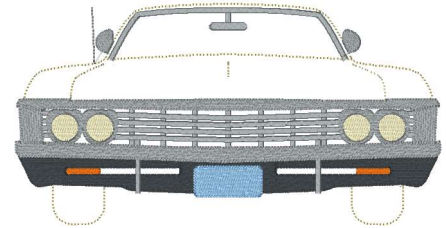

Dbg_muscle-Car-4x4.vp3
3.74x1.93 inches; 12,182 stitches
6 thread changes; 5 colors

Dbg_muscle-Car-5x7.vp3
6.89x3.56 inches; 24,064 stitches
6 thread changes; 5 colors

Dbg_muscle-Car-6x10.vp3
9.63x4.98 inches; 37,486 stitches
6 thread changes; 5 colors

Dbg_muscle-Car-8x8.vp3
7.67x3.97 inches; 27,614 stitches
6 thread changes; 5 colors