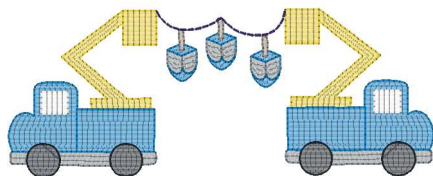

Hanukkah Lineman Truck 2022-Akc 4x4.vip
3.81x1.50 inches; 3,592 stitches
7 thread changes; 7 colors

Hanukkah Lineman Truck 2022-Akc 5x7.vip
4.90x1.94 inches; 4,738 stitches
7 thread changes; 7 colors

Hanukkah Lineman Truck 2022-Akc 6x6.vip
5.87x2.31 inches; 5,926 stitches
7 thread changes; 7 colors

Hanukkah Lineman Truck 2022-Akc 7x7.vip
7.06x2.79 inches; 7,345 stitches
7 thread changes; 7 colors

Hanukkah Lineman Truck 2022-Akc 8x8.vip
7.81x3.09 inches; 8,540 stitches
7 thread changes; 7 colors