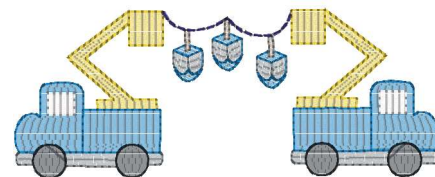

Hanukkah Lineman Truck 2022-Akc 4x4.vip
3.81x1.50 inches; 3,592 stitches
7 thread changes; 7 colors

Hanukkah Lineman Truck 2022-Akc 5x7.vip
4.90x1.94 inches; 4,738 stitches
7 thread changes; 7 colors

Hanukkah Lineman Truck 2022-Akc 6x6.vip
5.87x2.31 inches; 5,926 stitches
7 thread changes; 7 colors

Hanukkah Lineman Truck 2022-Akc 7x7.vip
7.06x2.79 inches; 7,345 stitches
7 thread changes; 7 colors

Hanukkah Lineman Truck 2022-Akc 8x8.vip
7.81x3.09 inches; 8,540 stitches
7 thread changes; 7 colors