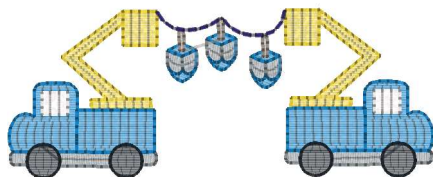

Hanukkah Lineman Truck 2022-Akc 4x4.vip
3.81x1.50 inches; 3,592 stitches
7 thread changes; 7 colors

Hanukkah Lineman Truck 2022-Akc 5x7.vip
4.90x1.94 inches; 4,738 stitches
7 thread changes; 7 colors

Hanukkah Lineman Truck 2022-Akc 6x6.vip
5.87x2.31 inches; 5,926 stitches
7 thread changes; 7 colors

Hanukkah Lineman Truck 2022-Akc 7x7.vip
7.06x2.79 inches; 7,345 stitches
7 thread changes; 7 colors

Hanukkah Lineman Truck 2022-Akc 8x8.vip
7.81x3.09 inches; 8,540 stitches
7 thread changes; 7 colors