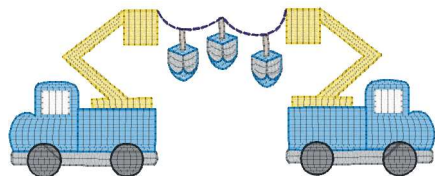

Hanukkah Lineman Truck 2022-Akc 4x4.vip
3.81x1.50 inches; 3,592 stitches
7 thread changes; 7 colors

Hanukkah Lineman Truck 2022-Akc 5x7.vip
4.90x1.94 inches; 4,738 stitches
7 thread changes; 7 colors

Hanukkah Lineman Truck 2022-Akc 6x6.vip
5.87x2.31 inches; 5,926 stitches
7 thread changes; 7 colors

Hanukkah Lineman Truck 2022-Akc 7x7.vip
7.06x2.79 inches; 7,345 stitches
7 thread changes; 7 colors

Hanukkah Lineman Truck 2022-Akc 8x8.vip
7.81x3.09 inches; 8,540 stitches
7 thread changes; 7 colors