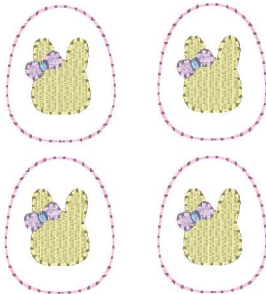

**Bunny On Egg 1\_75.vip**  
1.39x1.75 inches; 1,844 stitches  
4 thread changes; 4 colors

**Bunny On Egg 2\_0.vip**  
1.59x2.01 inches; 2,264 stitches  
4 thread changes; 4 colors

**Bunny On Egg 4x4 Sorted.vip**  
3.37x3.74 inches; 7,379 stitches  
4 thread changes; 4 colors

**Bunny On Egg 5x7 Sorted.vip**  
4.21x6.61 inches; 14,759 stitches  
4 thread changes; 4 colors