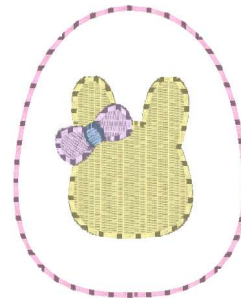

**Bunny On Egg 1\_75.vip**  
1.39x1.75 inches; 1,844 stitches  
4 thread changes; 4 colors

**Bunny On Egg 2\_0.vip**  
1.59x2.01 inches; 2,264 stitches  
4 thread changes; 4 colors

**Bunny On Egg 4x4 Sorted.vip**  
3.37x3.74 inches; 7,379 stitches  
4 thread changes; 4 colors

**Bunny On Egg 5x7 Sorted.vip**  
4.21x6.61 inches; 14,759 stitches  
4 thread changes; 4 colors