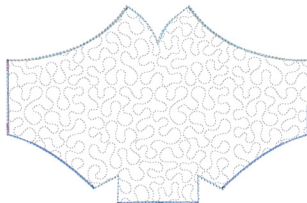

Ae_face Mask_2_l_stip.vp3
9.52x5.83 inches; 4,145 stitches
5 thread changes; 5 colors

Ae_face Mask_2_sm_stip.vp3
8.18x5.31 inches; 3,416 stitches
5 thread changes; 5 colors

Ae_face Mask_2_xl_stip.vp3
10.80x6.53 inches; 5,054 stitches
5 thread changes; 5 colors

Ae_face Mask_2_xxl_stip.vp3
11.52x7.16 inches; 5,811 stitches
5 thread changes; 5 colors