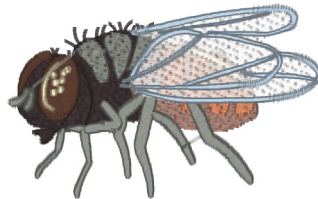

**Housefly 2 Inch.vip**

1.90x1.16 inches; 4,548 stitches  
8 thread changes; 8 colors

**Housefly 3 Inch.vip**

2.96x1.81 inches; 7,672 stitches  
8 thread changes; 8 colors

**Housefly 4 Inch.vip**

3.83x2.35 inches; 10,763 stitches  
8 thread changes; 8 colors